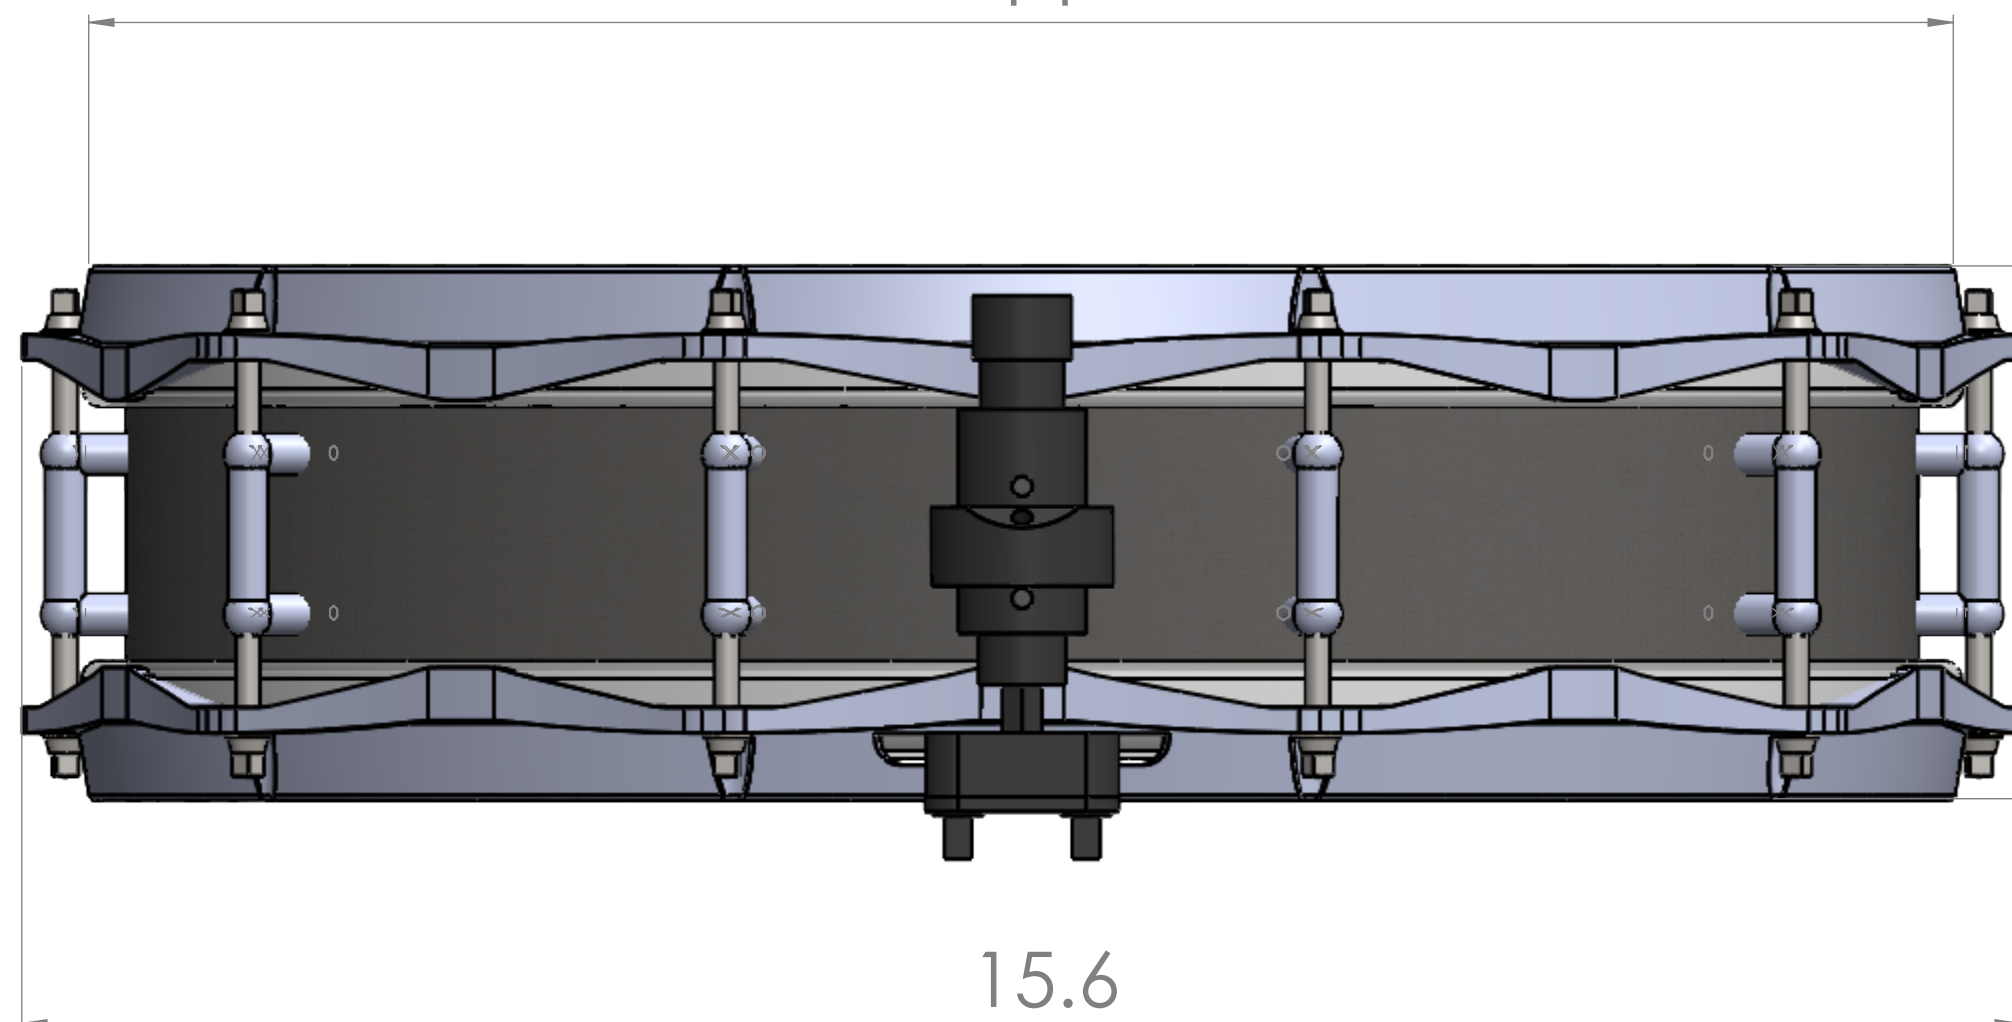

4

3

2

1

14"

4"
DRUM
HEIGHT

15.6

TITLE:
KLAPEL
MODEL 202

SIZE	DWG. NO.	REV
C	SI10009	NI
SCALE: 1:10 WEIGHT:		SHEET 1 OF 1

4

3

2

1

D

D

C

C

B

B

A

A