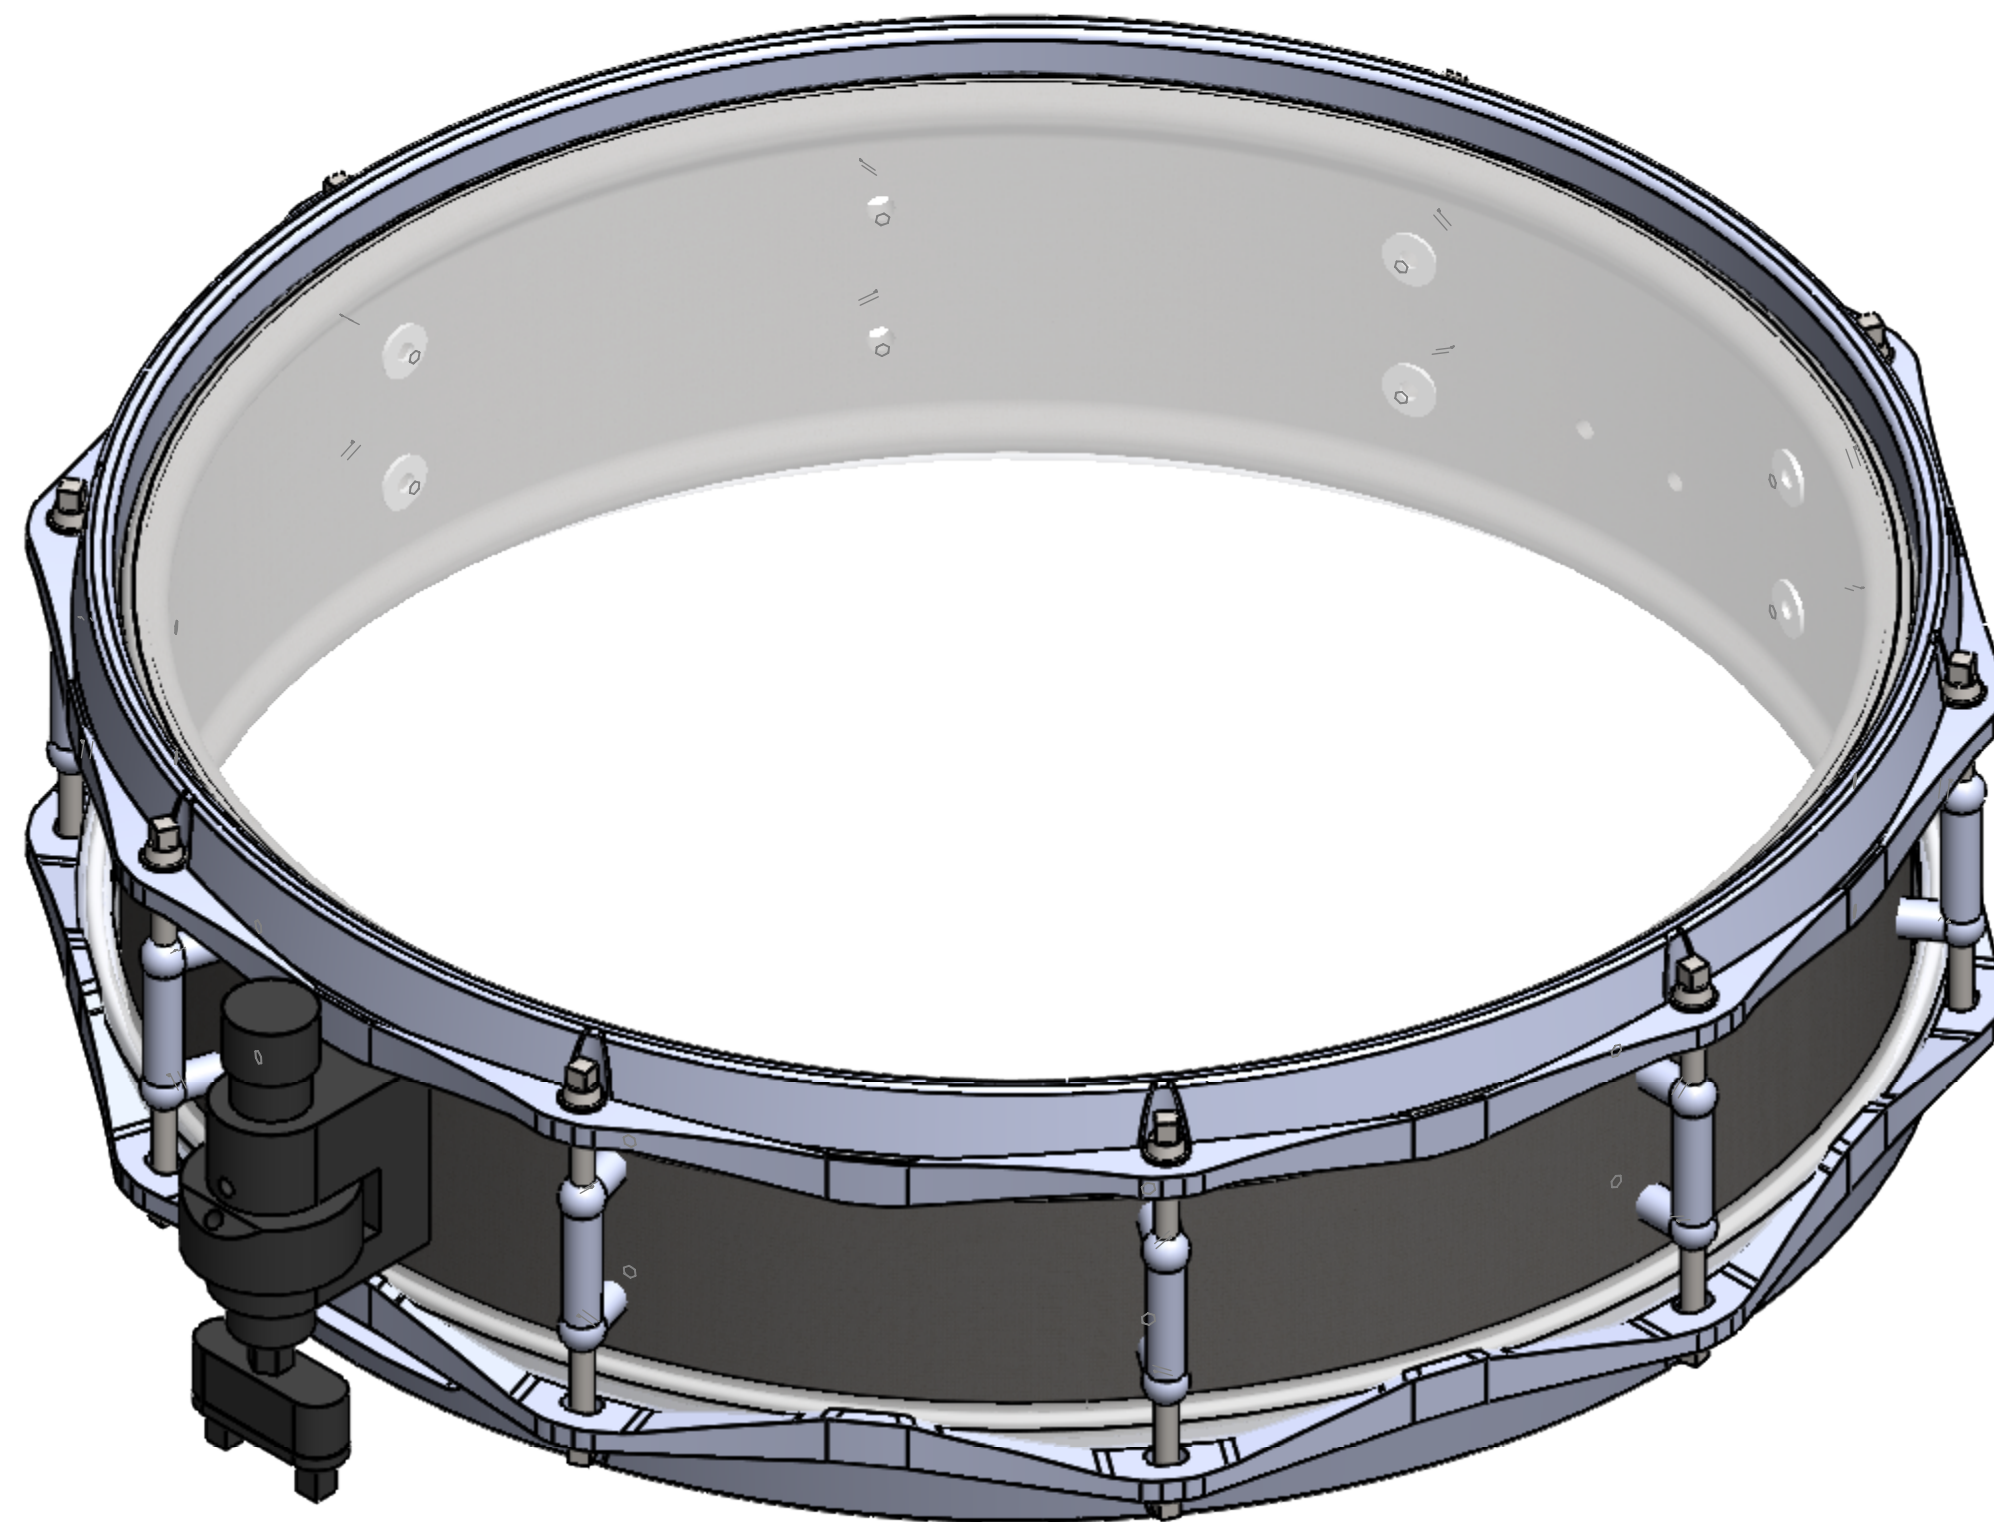

4

3

2

1

14"

4"
DRUM
HEIGHT

15.6

TITLE:
KLAPEL
MODEL 202

SIZE	DWG. NO.	REV
C	SI10009	NI
SCALE: 1:10 WEIGHT:		SHEET 1 OF 1

4

3

2

1

D

D

C

C

B

B

A

A